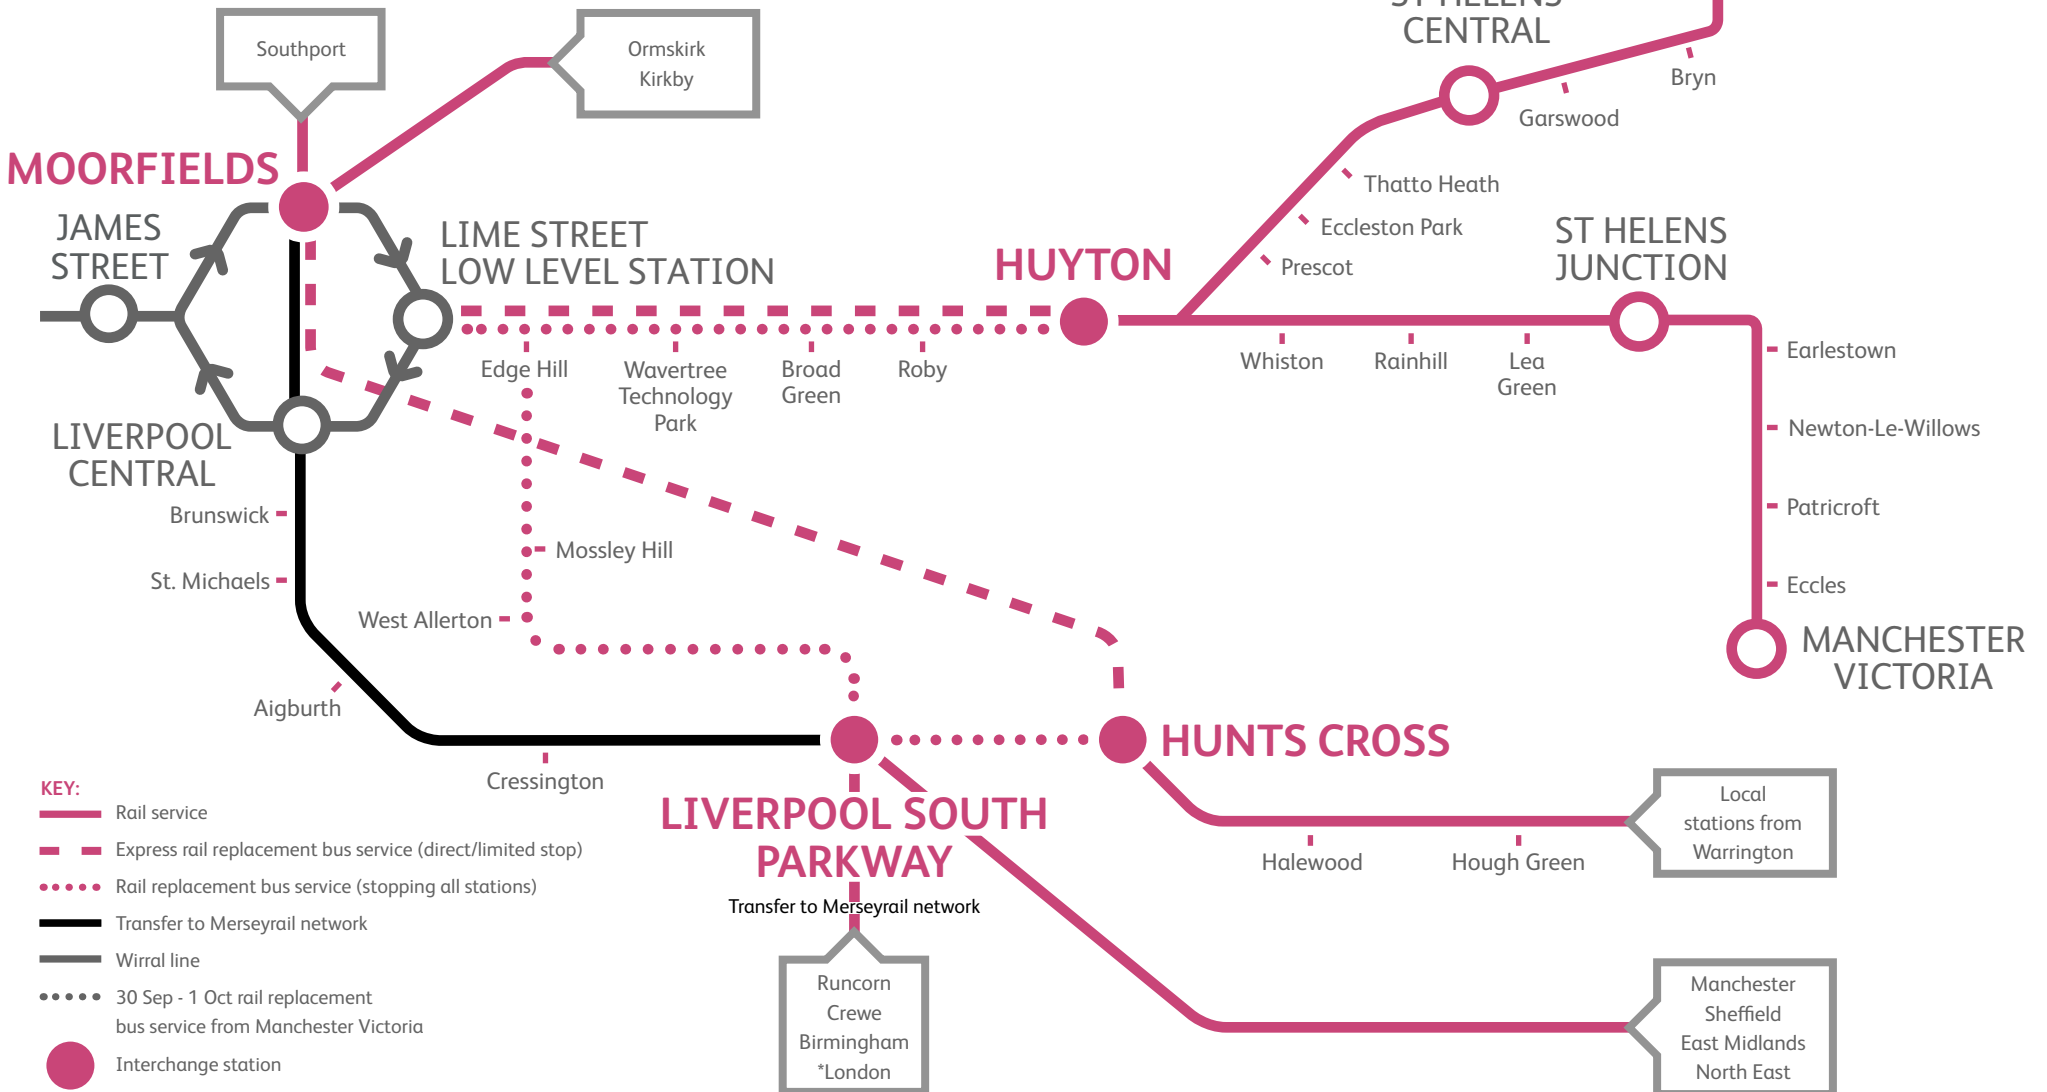

6am - 8pm Rail service between Huyton and Liverpool Lime Street.

Rail replacement bus service between Hunts Cross and Moorfields / Liverpool Lime Street.

- KEY:**
- Rail service
 - - - Express rail replacement bus service (direct/limited stop)
 - Rail replacement bus service (stopping all stations)
 - Transfer to Merseyrail network
 - Wirral line
 - 30 Sep - 1 Oct rail replacement bus service from Manchester Victoria
 - Interchange station

Rail replacement bus service for services before 6am and after 8pm between Huyton and Liverpool Lime Street.
 Rail replacement bus service between Hunts Cross and Moorfields / Liverpool Lime Street.

- KEY:**
- Rail service
 - Express rail replacement bus service (direct/limited stop)
 - Rail replacement bus service (stopping all stations)
 - Transfer to Merseyrail network
 - Wirral line
 - 30 Sep - 1 Oct rail replacement bus service from Manchester Victoria
 - Interchange station

*A rail replacement bus service will be provided between Liverpool Lime Street and Liverpool South Parkway for some early morning Virgin train services.
 Find out more: www.nationalrail.co.uk

21 October to 22 October 2017

Rail replacement bus service between Huyton and Liverpool Lime Street.

Rail replacement bus service between Hunts Cross and Moorfields / Liverpool Lime Street.

*A rail replacement bus service will be provided between Liverpool Lime Street and Liverpool South Parkway for some early morning Virgin train services. Find out more: www.nationalrail.co.uk