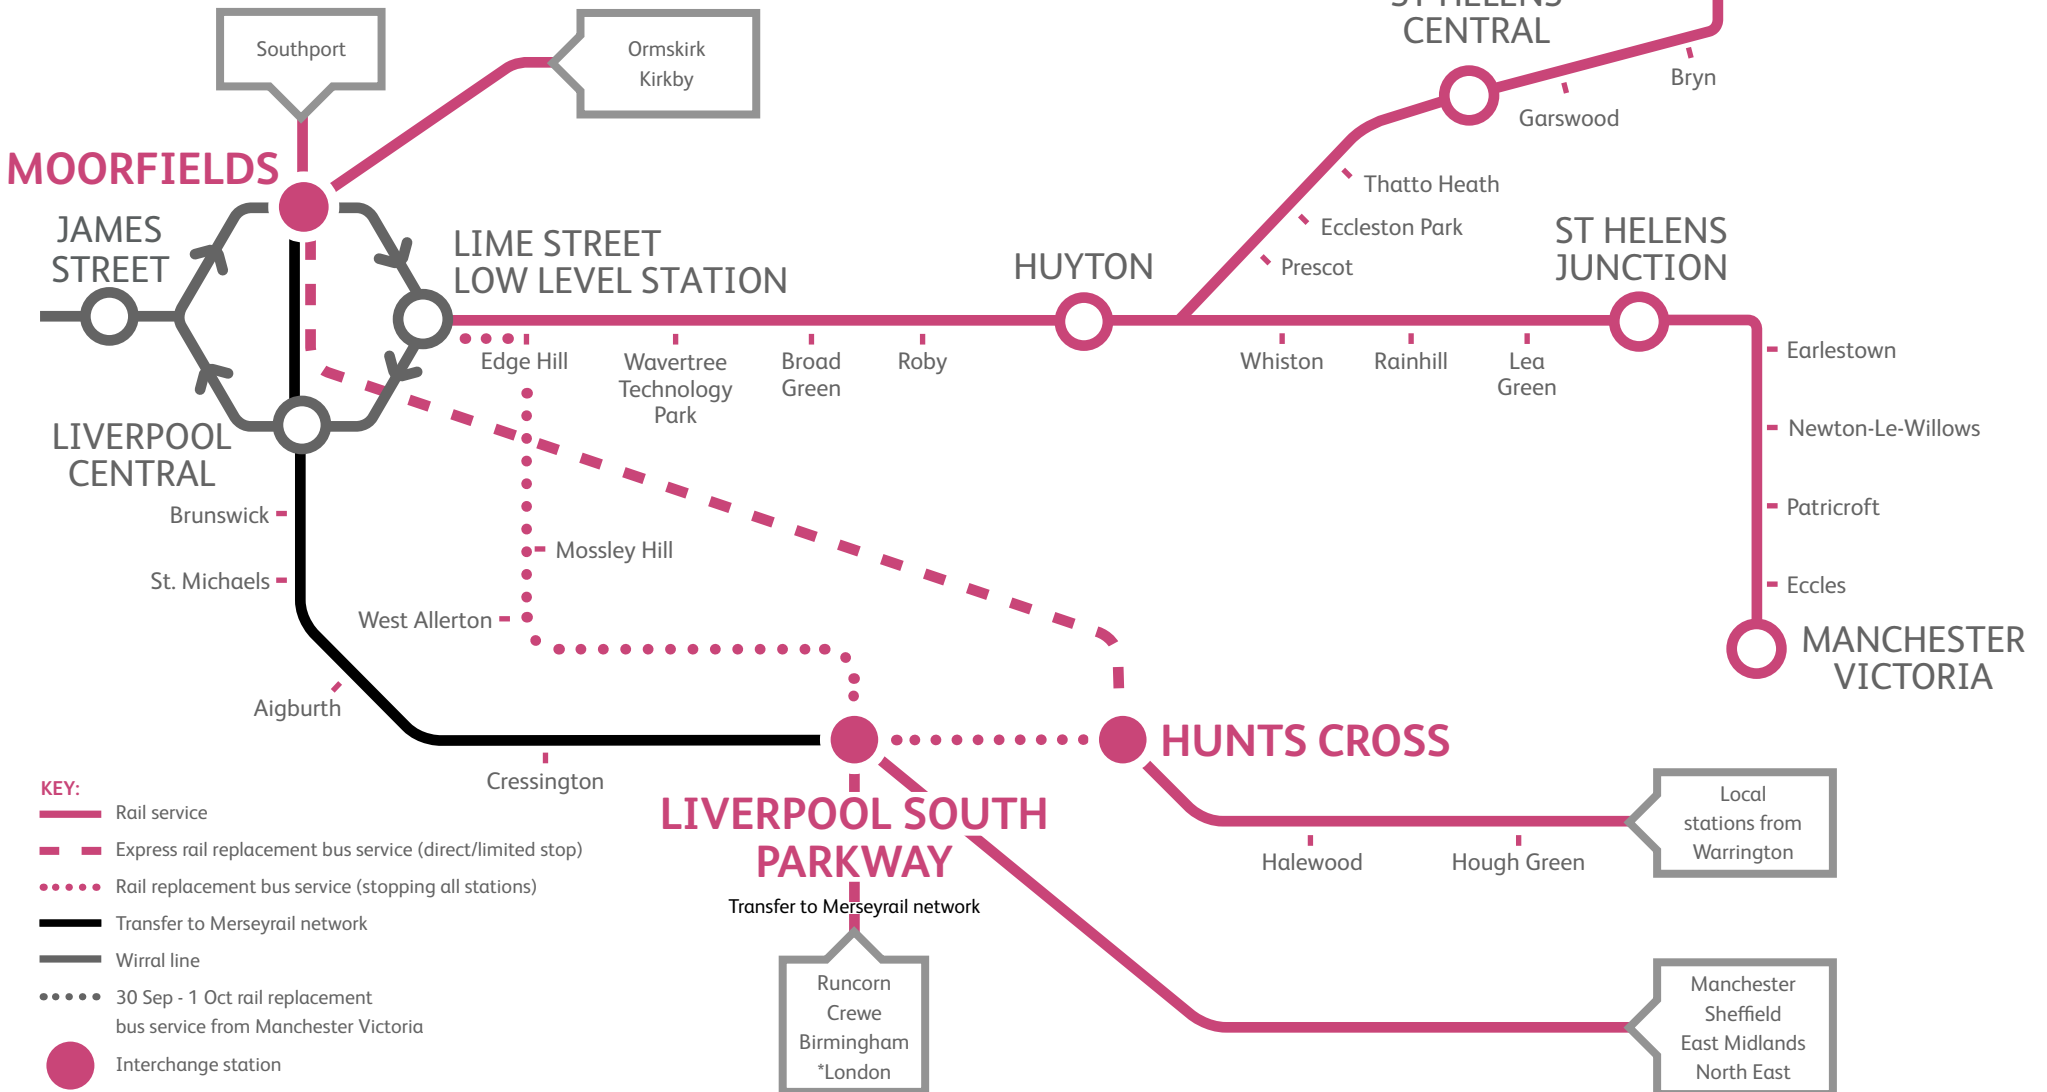

- KEY:**
- Rail service
 - - - Express rail replacement bus service (direct/limited stop)
 - Rail replacement bus service (stopping all stations)
 - Transfer to Merseyrail network
 - Wirral line
 - 30 Sep - 1 Oct rail replacement bus service from Manchester Victoria
 - Interchange station

6am - 8pm Rail service between Huyton and Liverpool Lime Street.

Rail replacement bus service between Hunts Cross and Moorfields / Liverpool Lime Street.

- KEY:**
- Rail service
 - - - Express rail replacement bus service (direct/limited stop)
 - Rail replacement bus service (stopping all stations)
 - Transfer to Merseyrail network
 - Wirral line
 - 30 Sep - 1 Oct rail replacement bus service from Manchester Victoria
 - Interchange station

Rail replacement bus service for services before 6am and after 8pm between Huyton and Liverpool Lime Street.
 Rail replacement bus service between Hunts Cross and Moorfields / Liverpool Lime Street.

- KEY:**
- Rail service
 - Express rail replacement bus service (direct/limited stop)
 - Rail replacement bus service (stopping all stations)
 - Transfer to Merseyrail network
 - Wirral line
 - 30 Sep - 1 Oct rail replacement bus service from Manchester Victoria
 - Interchange station

Rail replacement bus service between Huyton and Liverpool Lime Street.

Rail replacement bus service between Hunts Cross and Moorfields / Liverpool Lime Street.

*A rail replacement bus service will be provided between Liverpool Lime Street and Liverpool South Parkway for some early morning Virgin train services. Find out more: www.nationalrail.co.uk