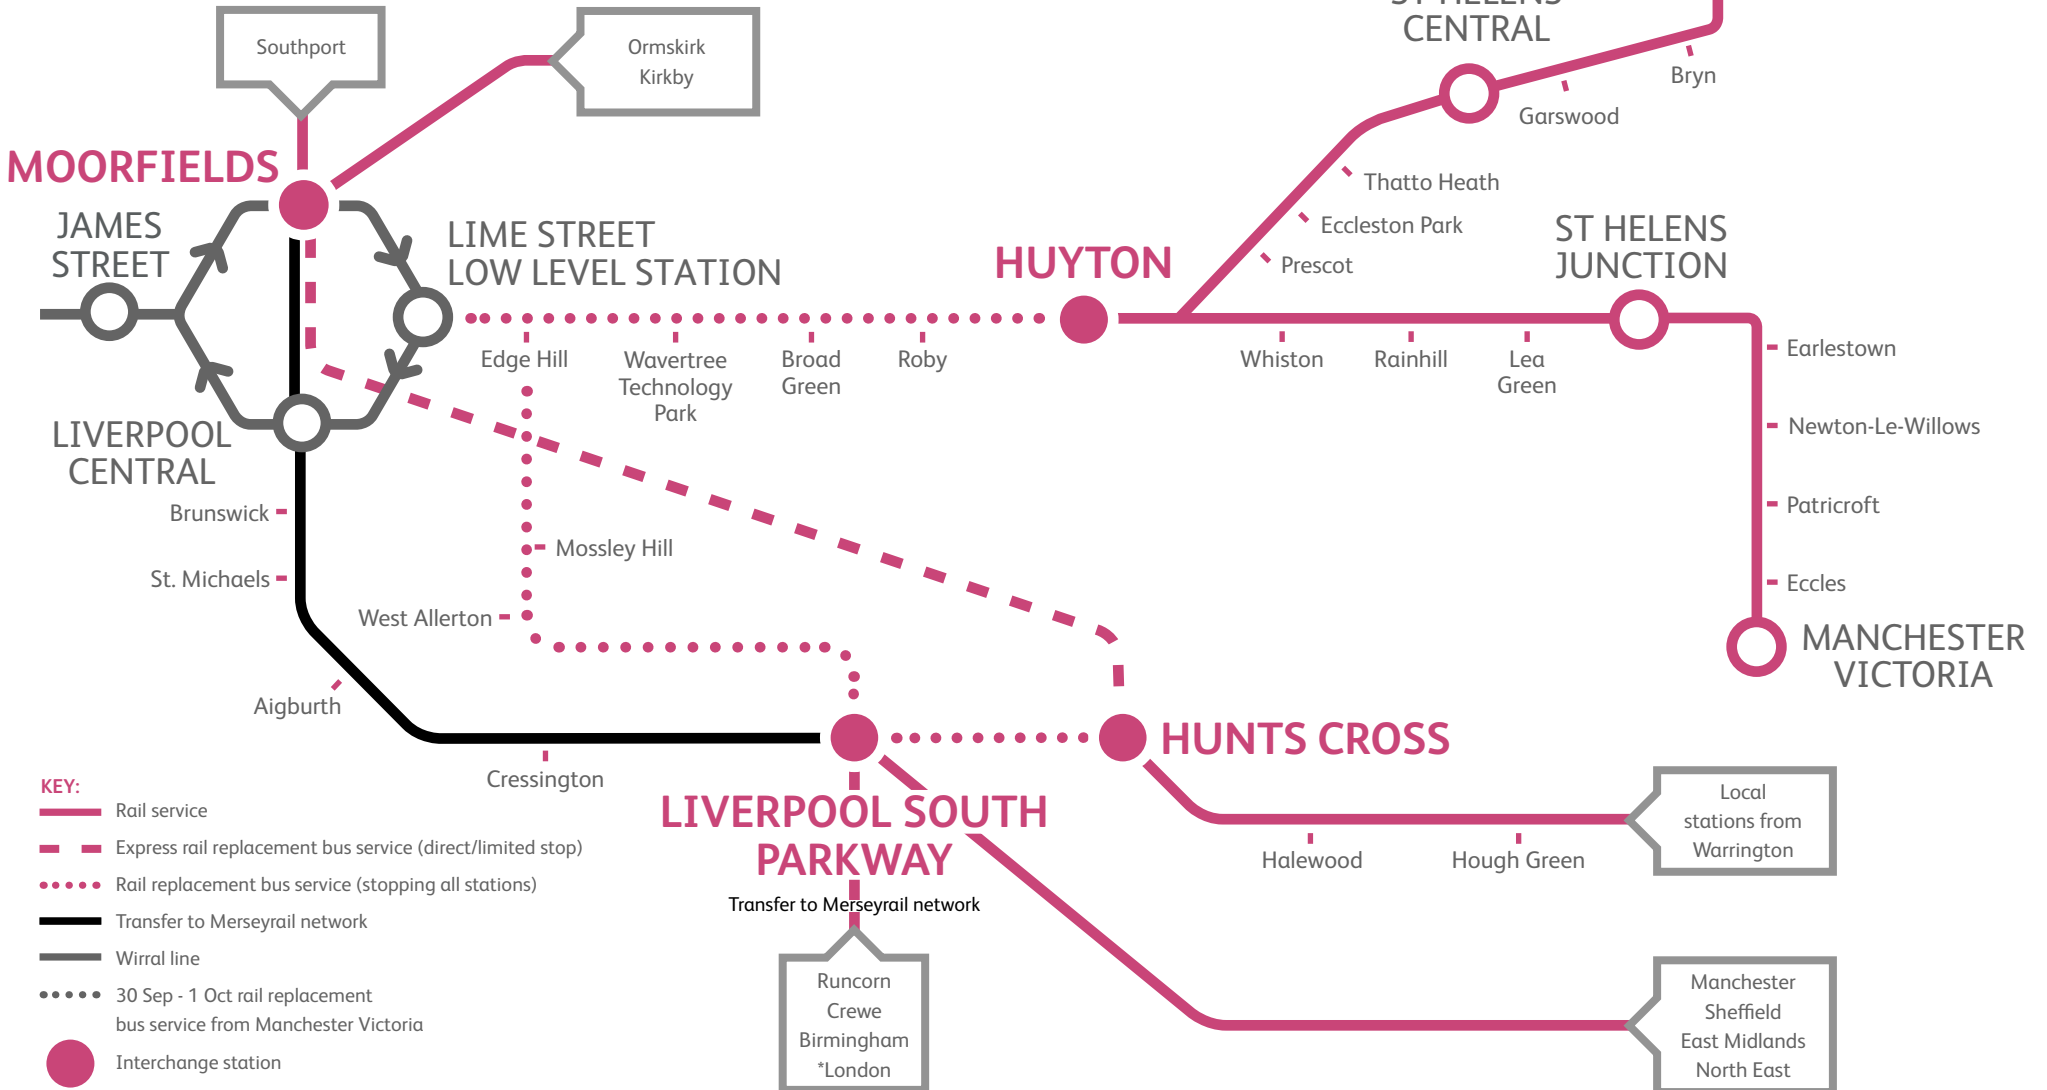

6am - 8pm Rail service between Huyton and Liverpool Lime Street.

Rail replacement bus service between Hunts Cross and Moorfields / Liverpool Lime Street.

- KEY:**
- Rail service
 - - - Express rail replacement bus service (direct/limited stop)
 - Rail replacement bus service (stopping all stations)
 - Transfer to Merseyrail network
 - Wirral line
 - 30 Sep - 1 Oct rail replacement bus service from Manchester Victoria
 - Interchange station

*A rail replacement bus service will be provided between Liverpool Lime Street and Liverpool South Parkway for some early morning Virgin train services. Find out more: www.nationalrail.co.uk

9 October to 20 October 2017

Rail replacement bus service for services before 6am and after 8pm between Huyton and Liverpool Lime Street.
 Rail replacement bus service between Hunts Cross and Moorfields / Liverpool Lime Street.

- KEY:**
- Rail service
 - Express rail replacement bus service (direct/limited stop)
 - Rail replacement bus service (stopping all stations)
 - Transfer to Merseyrail network
 - Wirral line
 - 30 Sep - 1 Oct rail replacement bus service from Manchester Victoria
 - Interchange station

Rail replacement bus service between Huyton and Liverpool Lime Street.

Rail replacement bus service between Hunts Cross and Moorfields / Liverpool Lime Street.

*A rail replacement bus service will be provided between Liverpool Lime Street and Liverpool South Parkway for some early morning Virgin train services. Find out more: www.nationalrail.co.uk