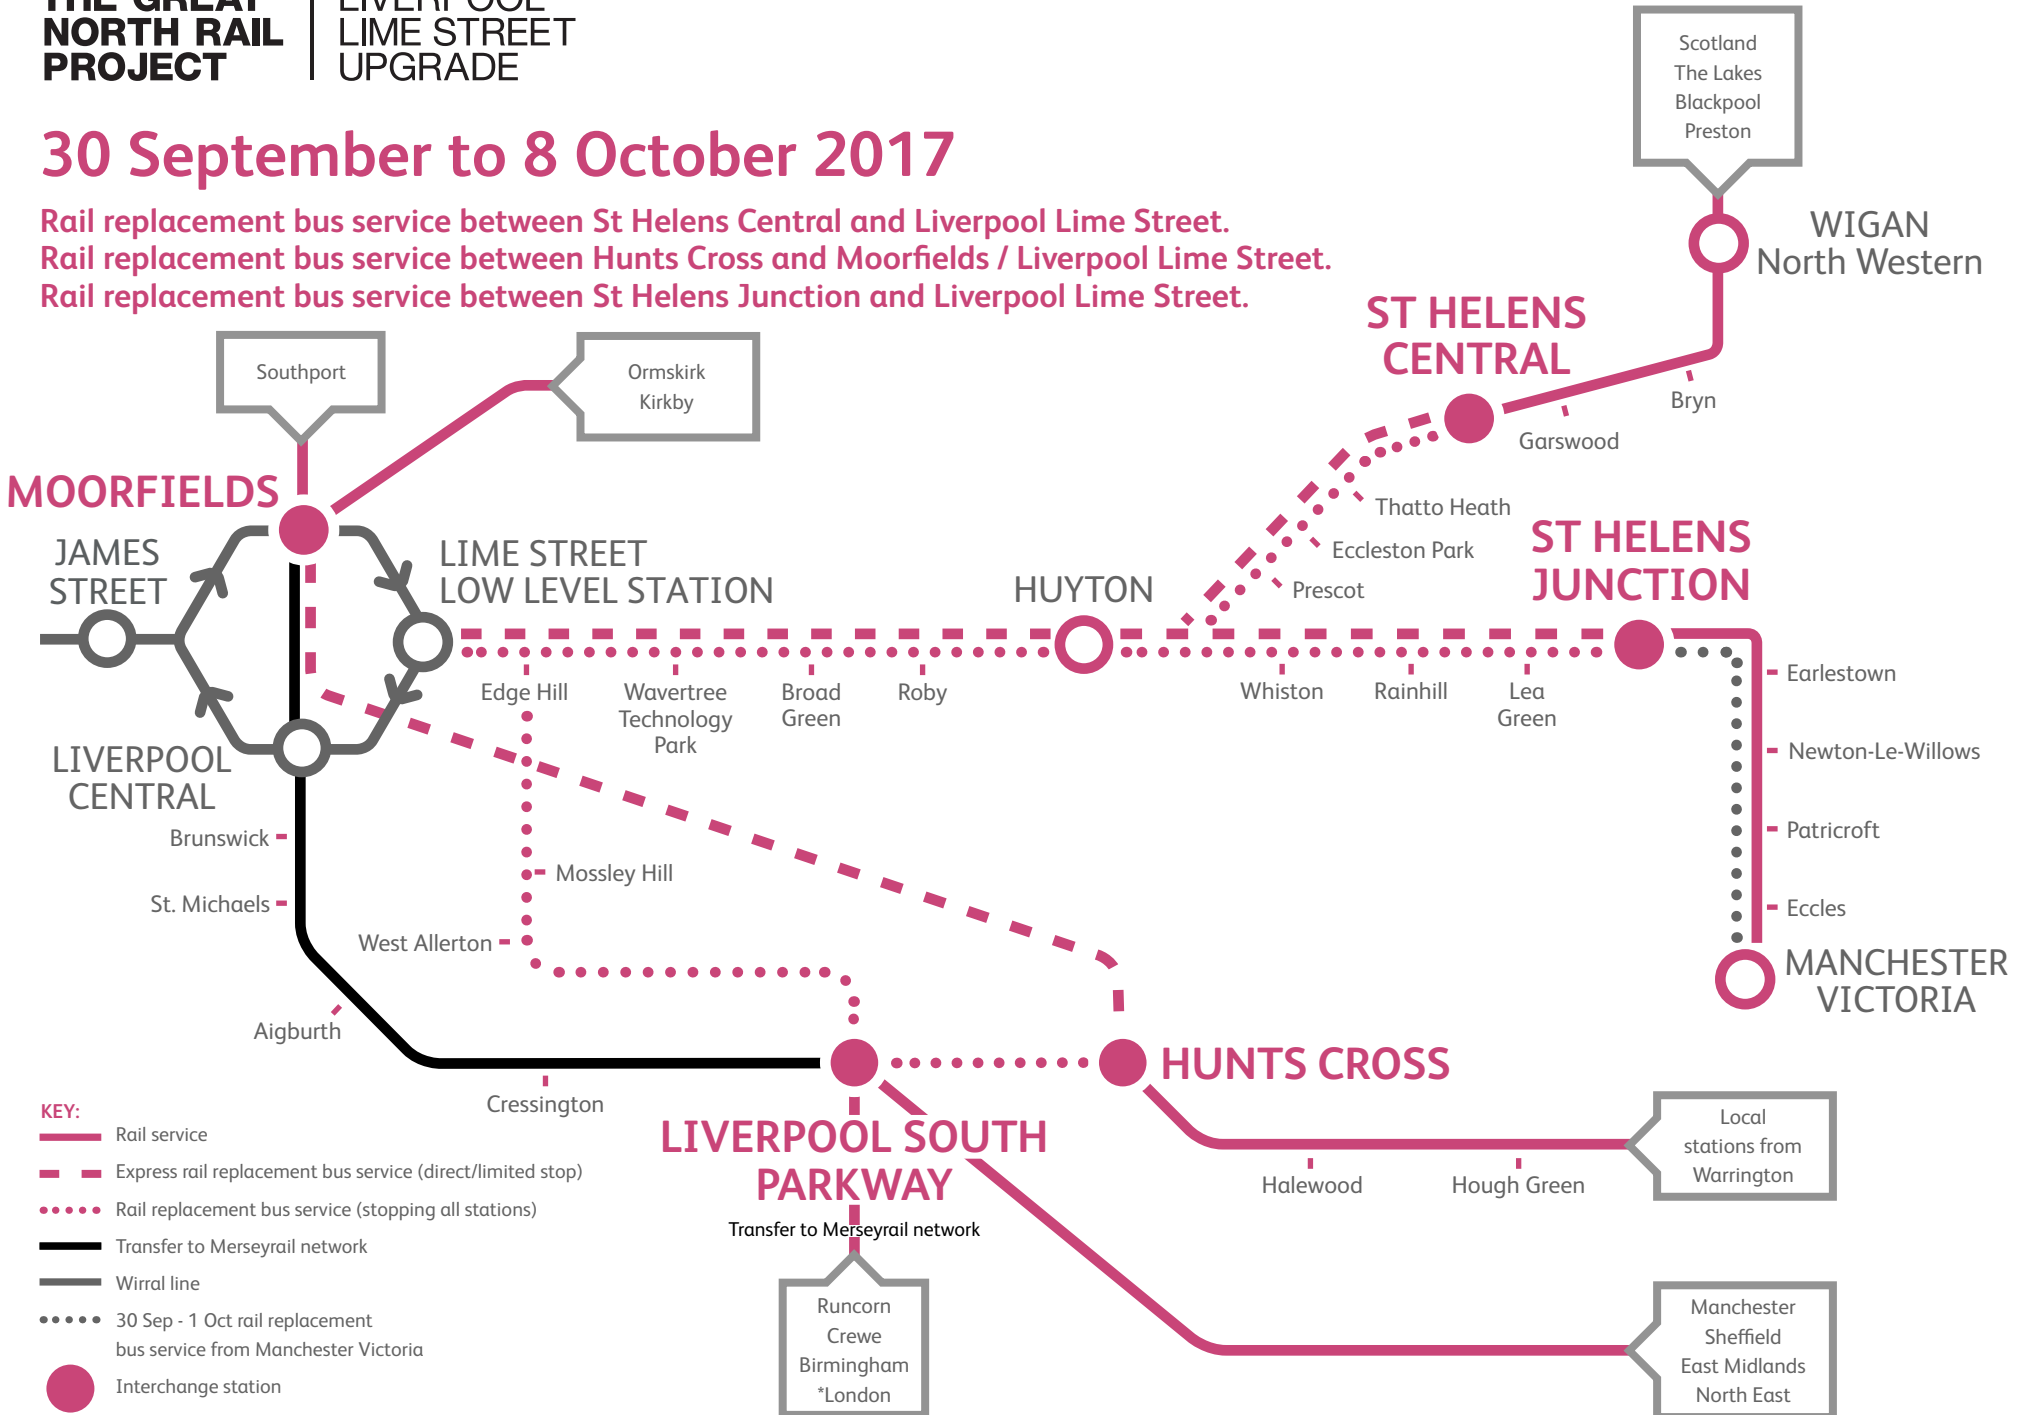

30 September to 8 October 2017

Rail replacement bus service between St Helens Central and Liverpool Lime Street.
 Rail replacement bus service between Hunts Cross and Moorfields / Liverpool Lime Street.
 Rail replacement bus service between St Helens Junction and Liverpool Lime Street.

- KEY:**
- Rail service
 - - - Express rail replacement bus service (direct/limited stop)
 - Rail replacement bus service (stopping all stations)
 - Transfer to Merseyrail network
 - Wirral line
 - 30 Sep - 1 Oct rail replacement bus service from Manchester Victoria
 - Interchange station

6am - 8pm Rail service between Huyton and Liverpool Lime Street.

Rail replacement bus service between Hunts Cross and Moorfields / Liverpool Lime Street.

- KEY:**
- Rail service
 - - - Express rail replacement bus service (direct/limited stop)
 - Rail replacement bus service (stopping all stations)
 - Transfer to Merseyrail network
 - Wirral line
 - 30 Sep - 1 Oct rail replacement bus service from Manchester Victoria
 - Interchange station

Rail replacement bus service for services before 6am and after 8pm between Huyton and Liverpool Lime Street.
 Rail replacement bus service between Hunts Cross and Moorfields / Liverpool Lime Street.

- KEY:**
- Rail service
 - Express rail replacement bus service (direct/limited stop)
 - Rail replacement bus service (stopping all stations)
 - Transfer to Merseyrail network
 - Wirral line
 - 30 Sep - 1 Oct rail replacement bus service from Manchester Victoria
 - Interchange station