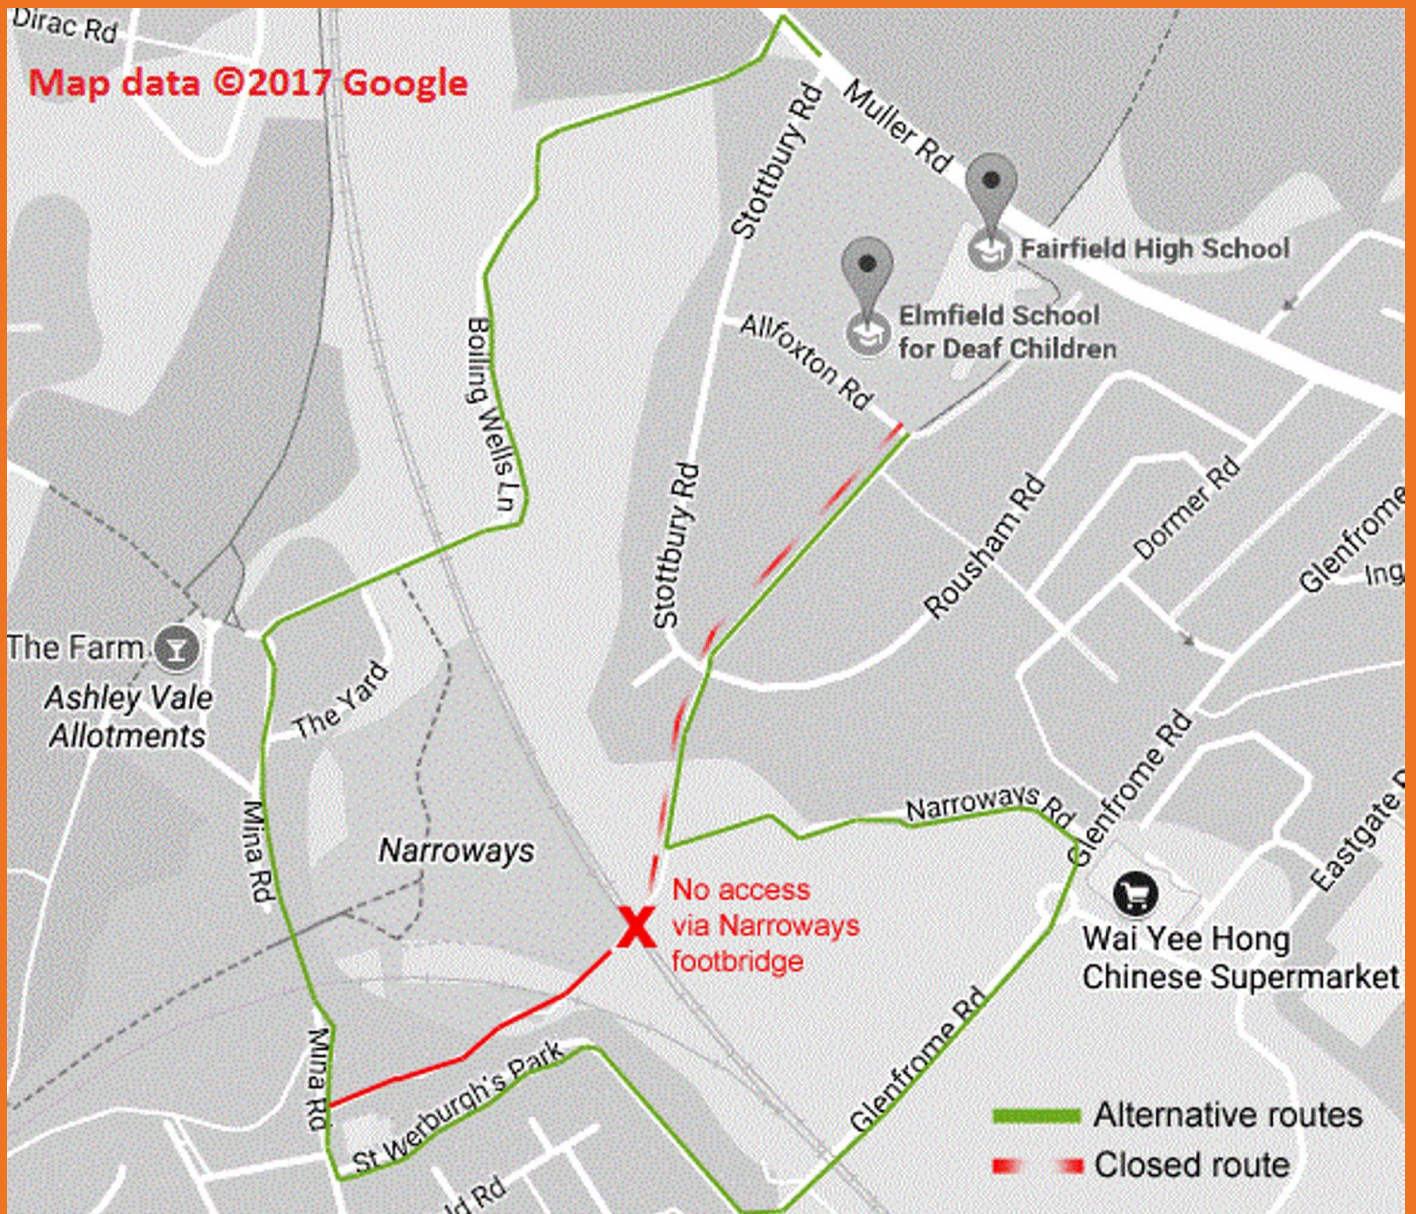

Narrowways footbridge

Closed 28 August – February 2018

If you have an enquiry about Network Rail or our work, please contact our National Helpline on 03457 11 41 41

Working for you.